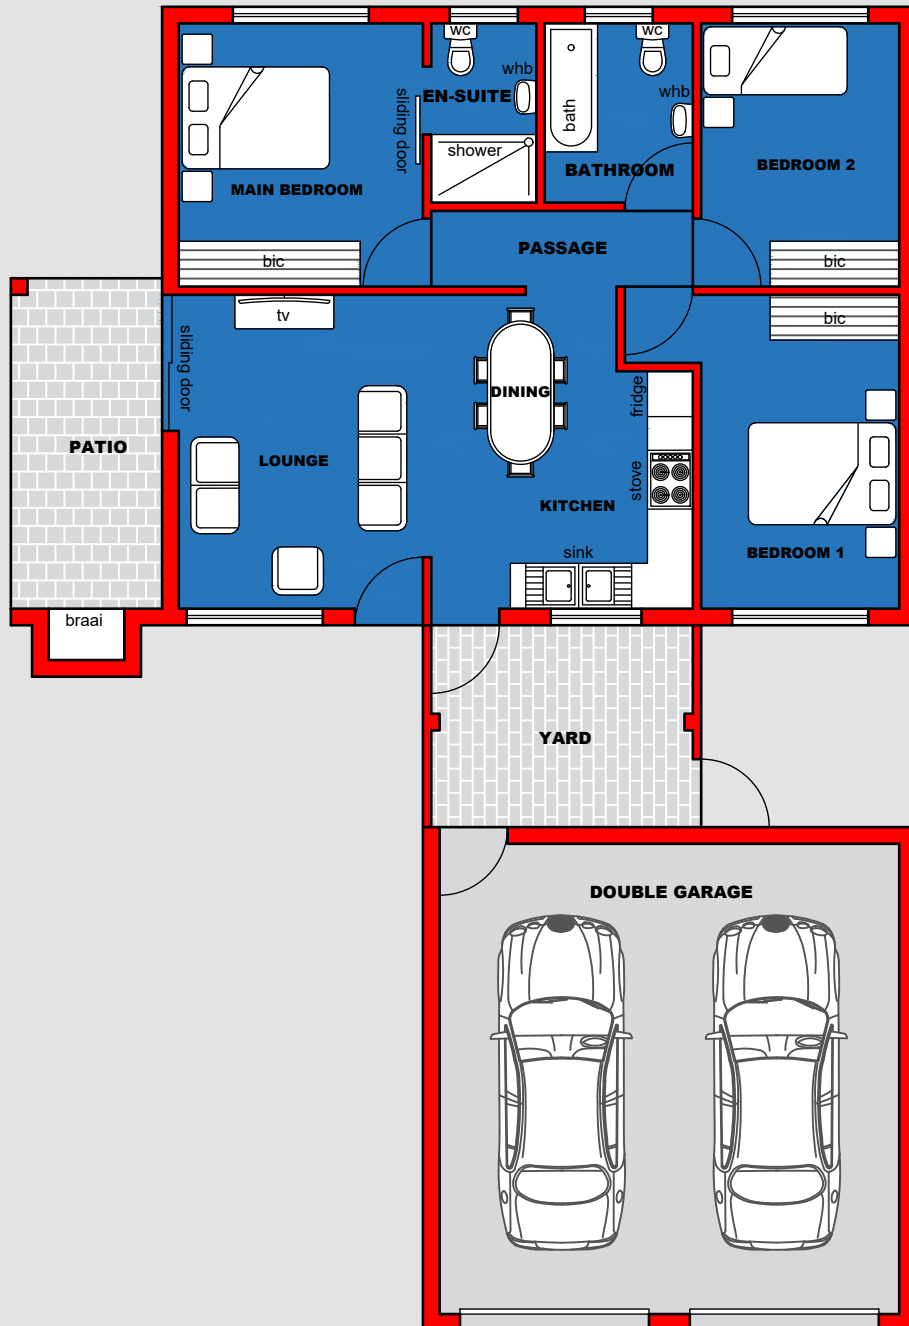

Mkantsi River

LIFESTYLE ESTATE

Kidd's Beach | Eastern Cape

HOUSE - YELLOW WOOD

R 1 699 000

**THREE BEDROOMS - 1 EN-SUITE - 1 BATHROOM
PATIO - BRAAI & DOUBLE GARAGE**

BUILDING AREA SCHEDULE

Dwelling	-	External	=	81.55m ²
Double Garage	-	External	=	43.42m ²
Patio	-	External	=	9.18m ²
Yard	-	External	=	9.85m ²
TOTAL	-	External	=	144.00m²