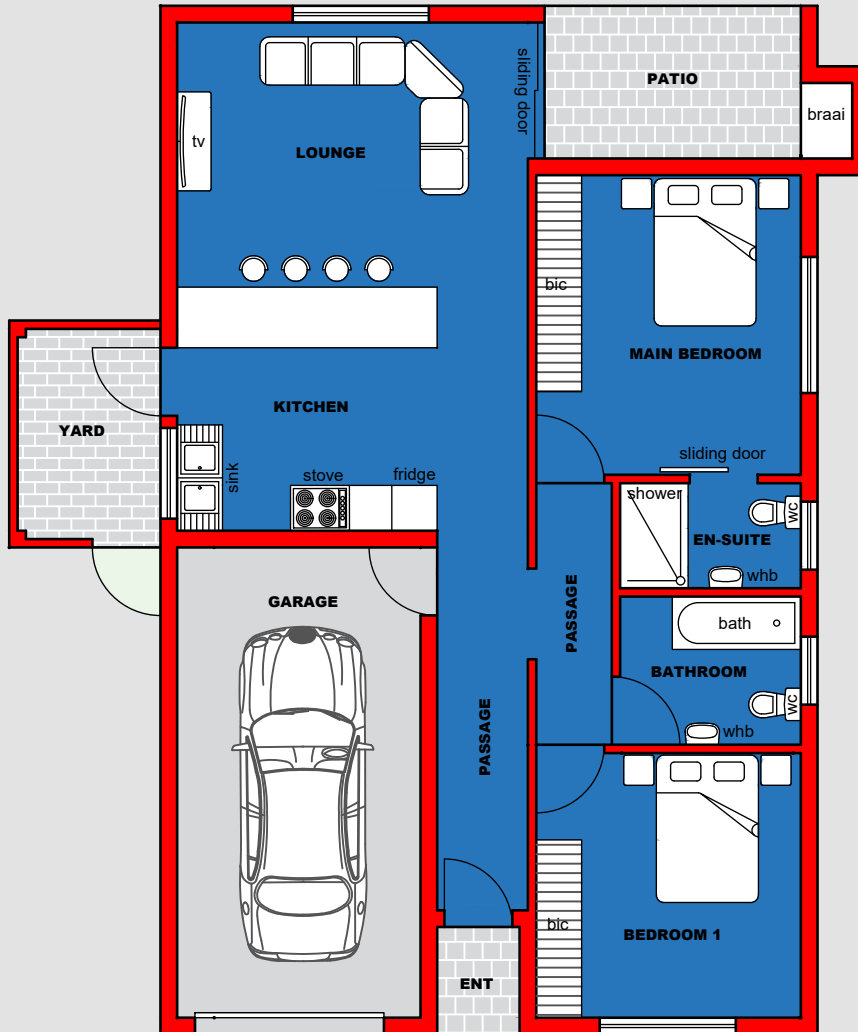

Mkantsi River

LIFESTYLE ESTATE

Kidd's Beach | Eastern Cape

HOUSE - SUGARBUSH

R 1 604 000

**TWO BEDROOMS - 1 EN-SUITE - 1 BATHROOM
PATIO - BRAAI - & SINGLE GARAGE**

BUILDING AREA SCHEDULE

Dwelling	-	External	=	88.76m ²
Single Garage	-	External	=	22.15m ²
Patio	-	External	=	7.28m ²
Yard	-	External	=	6.00m ²
TOTAL	-	External	=	124.19m ²