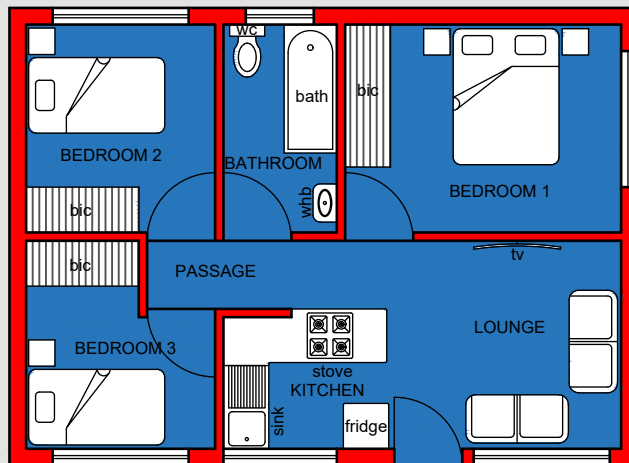

Mkantsi River

LIFESTYLE ESTATE

Kidd's Beach | Eastern Cape

HOUSE - 50SQM

KITCHEN - LOUNGE - THREE BEDROOMS & 1 BATHROOM

FRONT ELEVATION

SIDE ELEVATION

REAR ELEVATION

SIDE ELEVATION

GROUND FLOOR PLAN