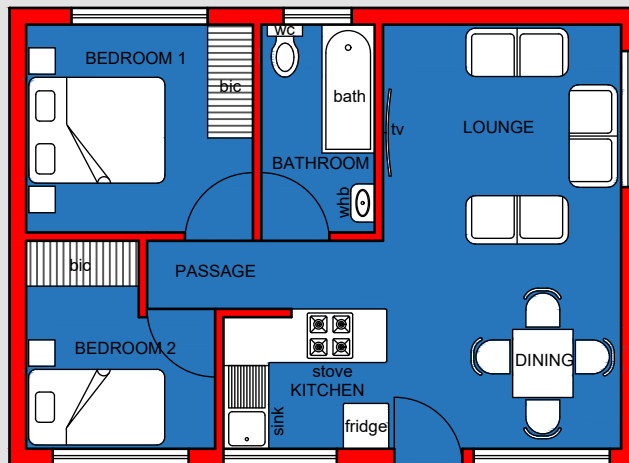

Mkantsi River

LIFESTYLE ESTATE

Kidd's Beach | Eastern Cape

HOUSE - 50SQM

KITCHEN - LOUNGE - TWO BEDROOMS & 1 BATHROOM

FRONT ELEVATION

SIDE ELEVATION

REAR ELEVATION

SIDE ELEVATION

GROUND FLOOR PLAN