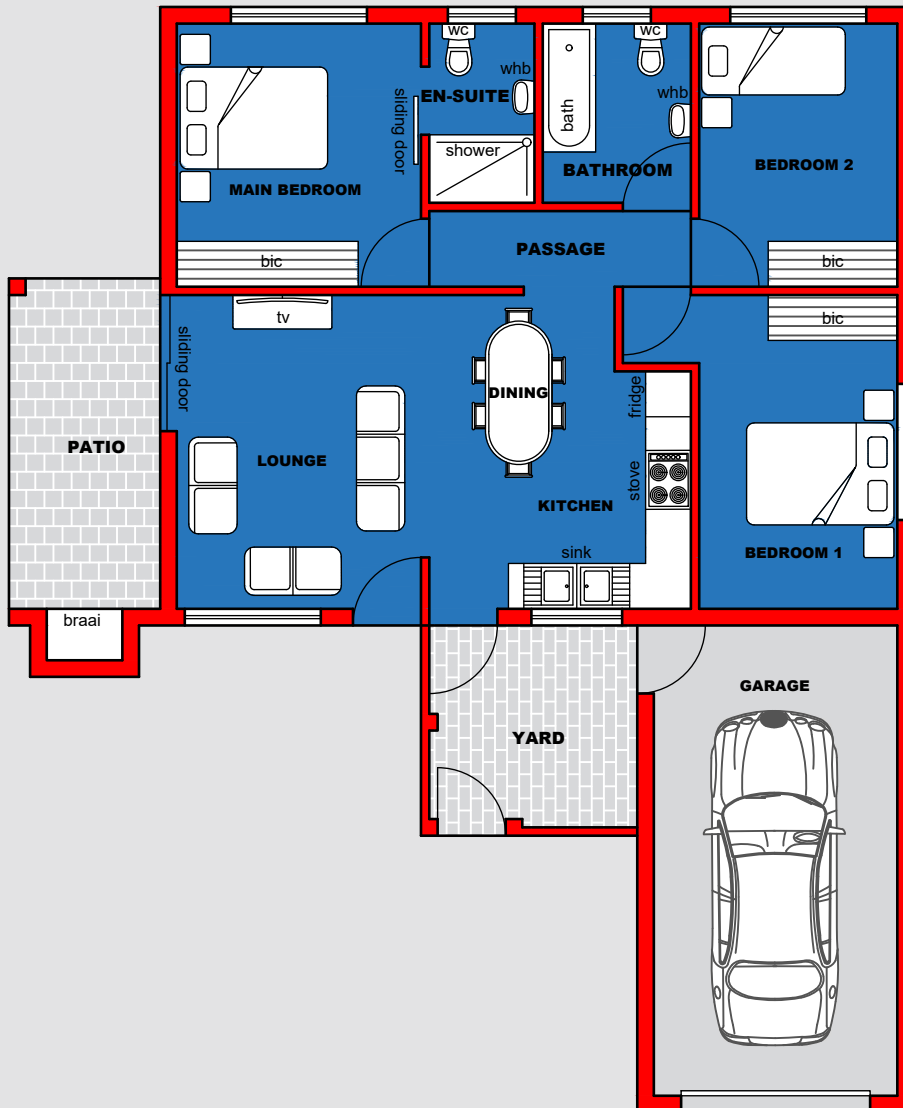

# HOUSE - NGWENYA

**R 1 566 000**

**THREE BEDROOMS - 1 EN-SUITE - 1 BATHROOM  
PATIO - BRAAI & SINGLE GARAGE**

### **BUILDING AREA SCHEDULE**

Dwelling	-	External	=	81.55m <sup>2</sup>
Single Garage	-	External	=	23.57m <sup>2</sup>
Patio	-	External	=	9.18m <sup>2</sup>
Yard	-	External	=	7.92m <sup>2</sup>
TOTAL	-	External	=	122.25m <sup>2</sup>