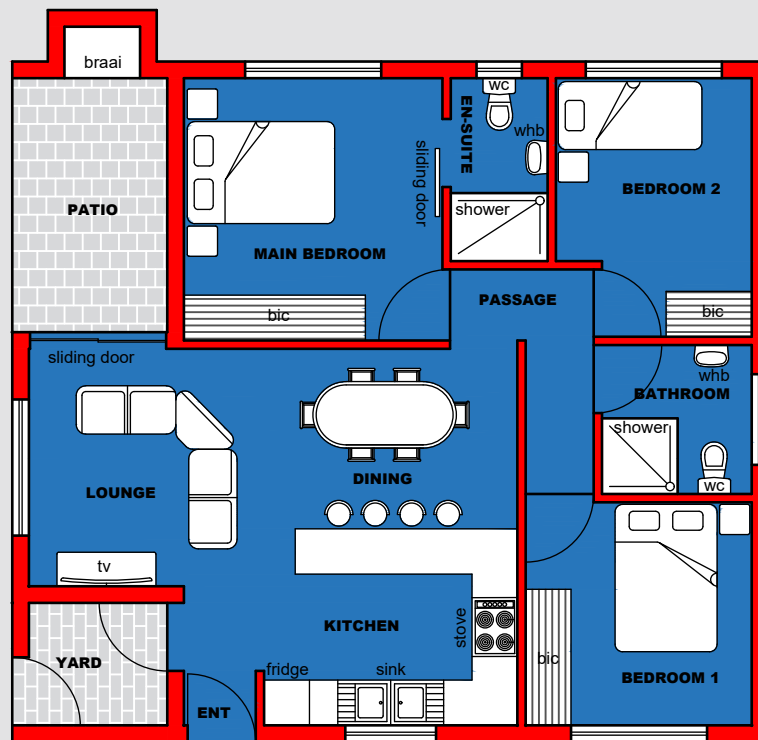

# HOUSE - CYCAD

**R 1 355 000**

**THREE BEDROOMS - 1 EN-SUITE - 1 BATHROOM  
PATIO & BRAAI**

### **BUILDING AREA SCHEDULE**

Dwelling	- External	=	78.89m <sup>2</sup>
Patio	- External	=	7.34m <sup>2</sup>
Yard	- External	=	3.77m <sup>2</sup>
<b>TOTAL</b>	<b>- External</b>	<b>=</b>	<b>90.00m<sup>2</sup></b>