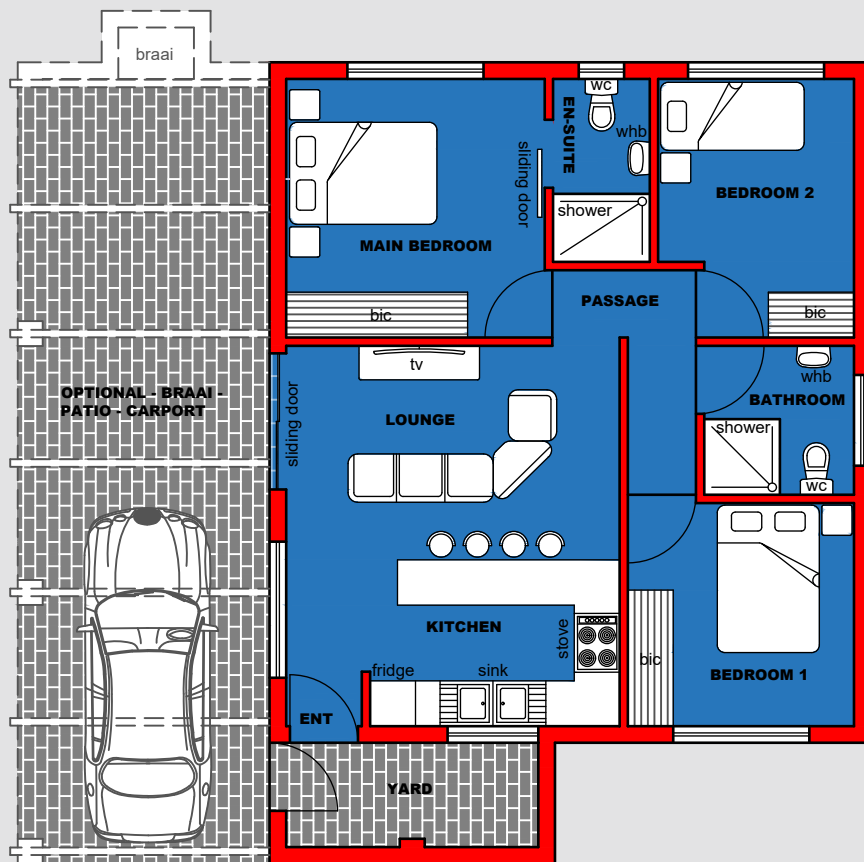

Mkantsi River

LIFESTYLE ESTATE

Kidd's Beach | Eastern Cape

HOUSE - CHEESEWOOD

R 1 254 000

THREE BEDROOMS - 1 EN-SUITE & 1 BATHROOM

OPTIONAL : PATIO - BRAAI - CARPORT

BUILDING AREA SCHEDULE

Dwelling - External	=	71.60m ²
Yard - External	=	6.00m ²
TOTAL - External	=	77.60m ²
OPTIONAL - Patio - Braai - Carport	=	36.00m ²