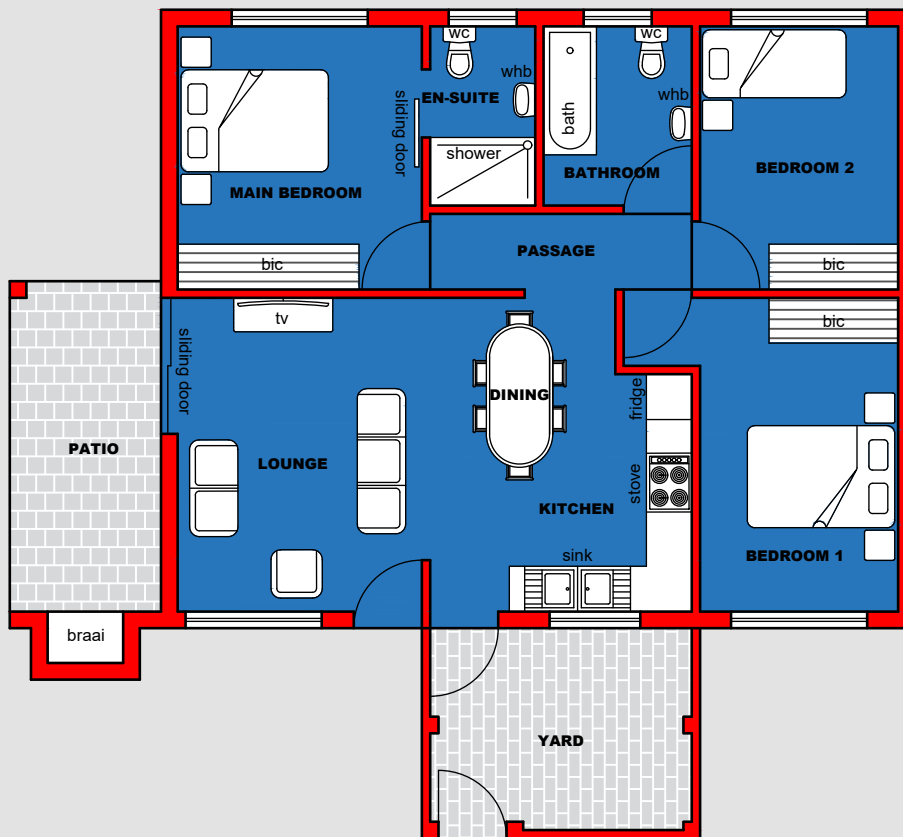

Mkantsi River

LIFESTYLE ESTATE

Kidd's Beach | Eastern Cape

HOUSE - CAPE ASH

R 1 423 000

**THREE BEDROOMS - 1 EN-SUITE - 1 BATHROOM
PATIO & BRAAI**

BUILDING AREA SCHEDULE

Dwelling	- External	=	81.55m ²
Patio	- External	=	9.18m ²
Yard	- External	=	10.27m ²
TOTAL	- External	=	101.00m²